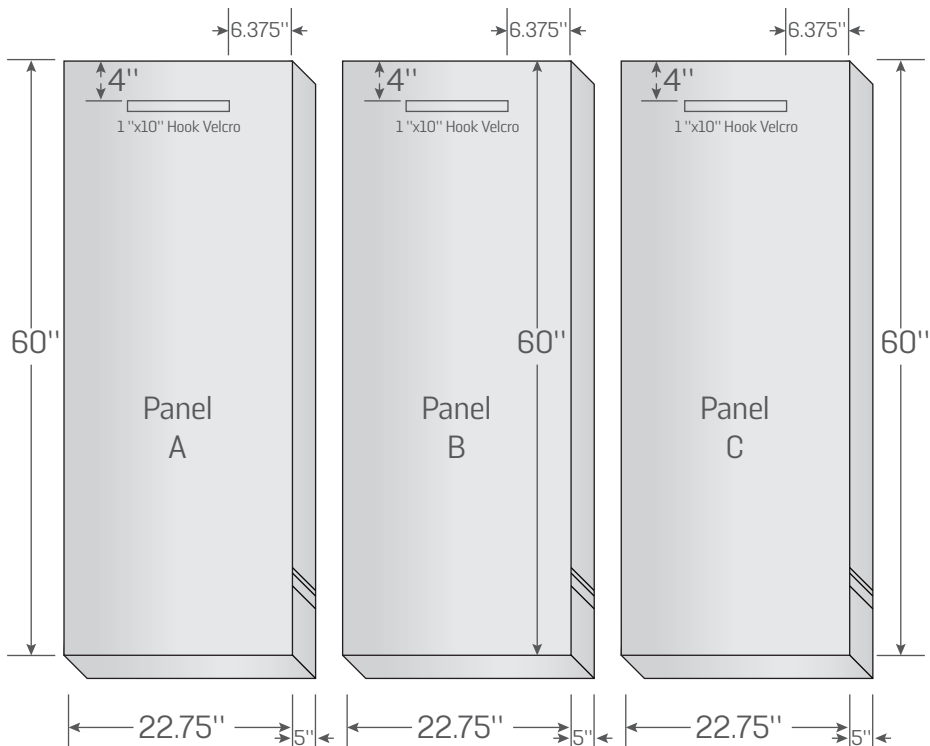

RoamRest Lost Hiway Low Fender Mattress

No Hinges connecting the panels