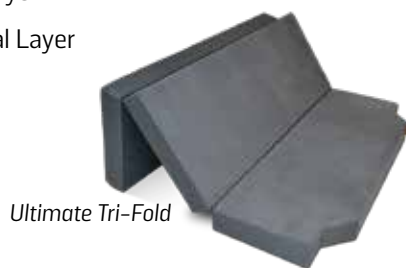

PARTNERING

Comfort Solutions

For our basic build solution, we offer customizable features such as custom angles, notches, and even fold-able designs. We start by using your bed platform measurements and combine them with our premium materials. Our top fabric is a soft polyester that is water-resistant, ensuring long-lasting use. Cleaning is a breeze thanks to the low-slip nylon coated side and bottom fabric. And when it comes to comfort, you can choose between our Medium-Firm and Soft options:

Medium-Firm Comfort Level

- 5" – 4 Layered Ultimate Formula Polyurethane Foam:
 - Soft Cushioning Top Foam Layer
 - Cool Gel Memory Foam Top Layer
 - Performance Support Internal Layer
 - Supportive Foam Base

Soft Comfort Level

- 5" – 3 Layered Ultimate Formula Polyurethane Foam:
 - Soft Cushioning Top Foam Layer
 - Performance Support Internal Layer
 - Supportive Foam Base

Ecommerce Option

With our ecommerce option, we will provide you with the necessary information about our products. This includes their descriptions, specifications, photos, our purchase process, MAP pricing guidelines, and our credit application. Once established, simply list our RoamRest mattresses on your platform and let us take care of the rest.