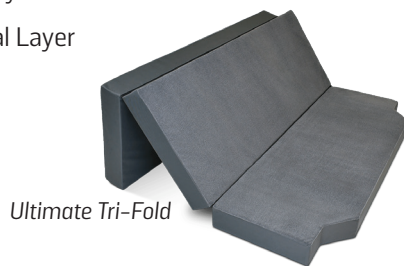

PARTNERING

Comfort Solutions

For our basic build solution, we offer customizable features such as custom angles, notches, and even fold-able designs. We start by using your bed platform measurements and combine them with our premium materials. Our top fabric is a soft polyester that is water-resistant, ensuring long-lasting use. Cleaning is a breeze thanks to the low-slip nylon coated side and bottom fabric. And when it comes to comfort, you can choose between our Medium-Firm and Soft options:

Medium-Firm Comfort Level

- 5" – 4 Layered Ultimate Formula Polyurethane Foam:
  - Soft Cushioning Top Foam Layer
  - Cool Gel Memory Foam Top Layer
  - Performance Support Internal Layer
  - Supportive Foam Base

Soft Comfort Level

- 5" – 3 Layered Ultimate Formula Polyurethane Foam:
  - Soft Cushioning Top Foam Layer
  - Performance Support Internal Layer
  - Supportive Foam Base