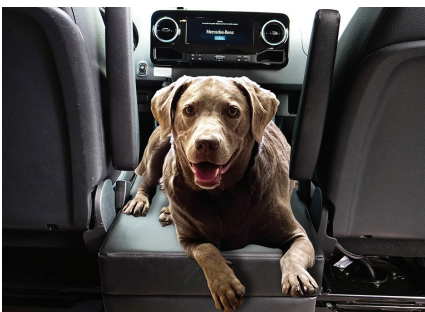

Instant Dog Bed