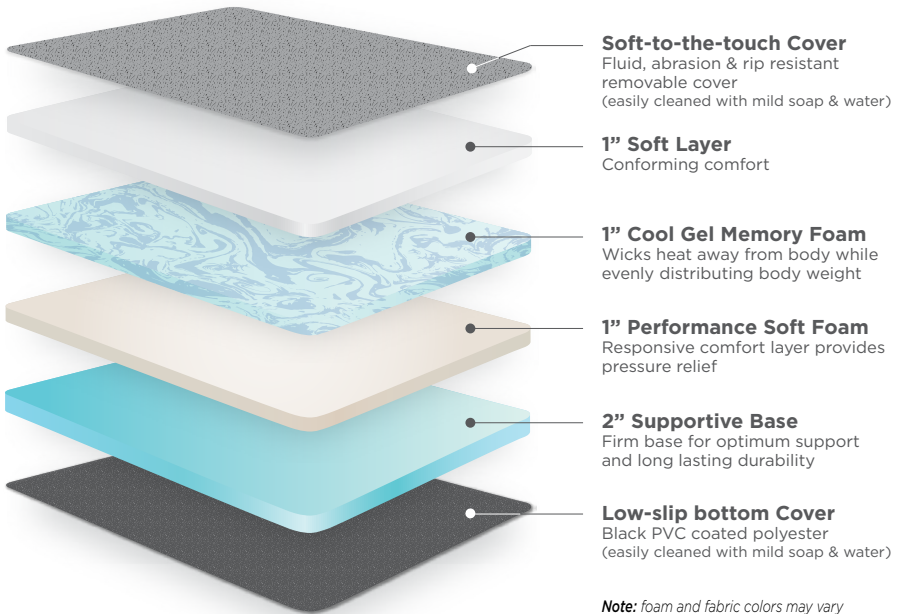

MATTRESS MAGIC

Medium/Firm Comfort