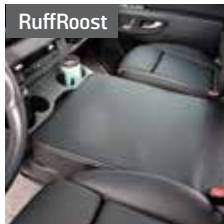

COMFORT & DESIGN ←

Ultimate Comfort

Experience the ultimate rest with our 5" foam mattress. Our innovated designs provide a high-performance sleep experience while remaining low profile. Customize your comfort level with our Medium-Firm option, equipped with cooling gel memory foam, or our Soft option, which guarantees maximum comfort while maintaining support.

Design & Fitment

Our expertly designed mattresses come in common sizes and are specially crafted to fit most conversion vans with contoured corners for a snug, comfortable fit. Plus, their unique zippered hinges allow for easy conversion between bed, sofa, and storage modes, providing unmatched versatility and convenience.

Durability

Using top-quality fabrics, you won't have to worry about wear and tear from frequent use. Our soft-to-the-touch top fabrics offer protection against water and abrasions, while our coated polyester sides and bottom provide rip protection. And when it comes to cleaning, simply unzip the covers, and use a light soap solution to wash them by hand. Air dry the fabrics afterwards for best results.