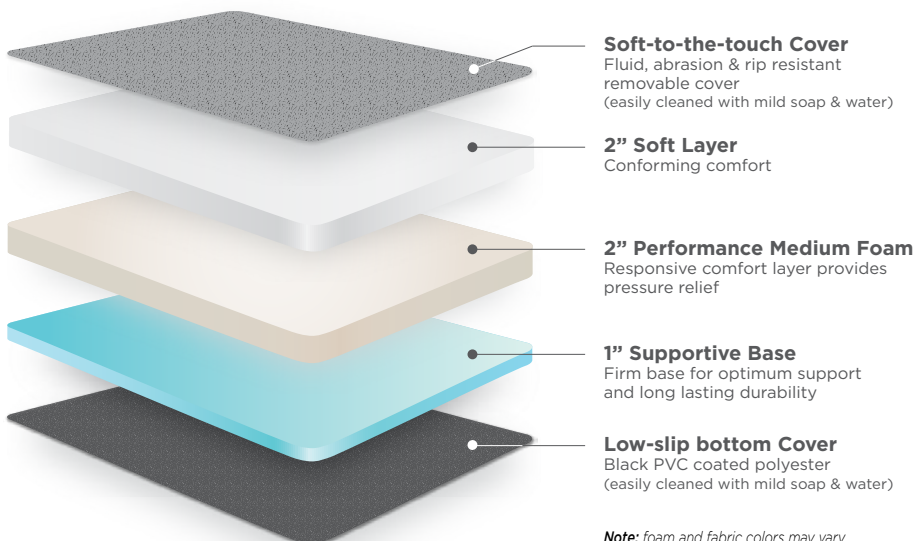

NEW! Soft Comfort