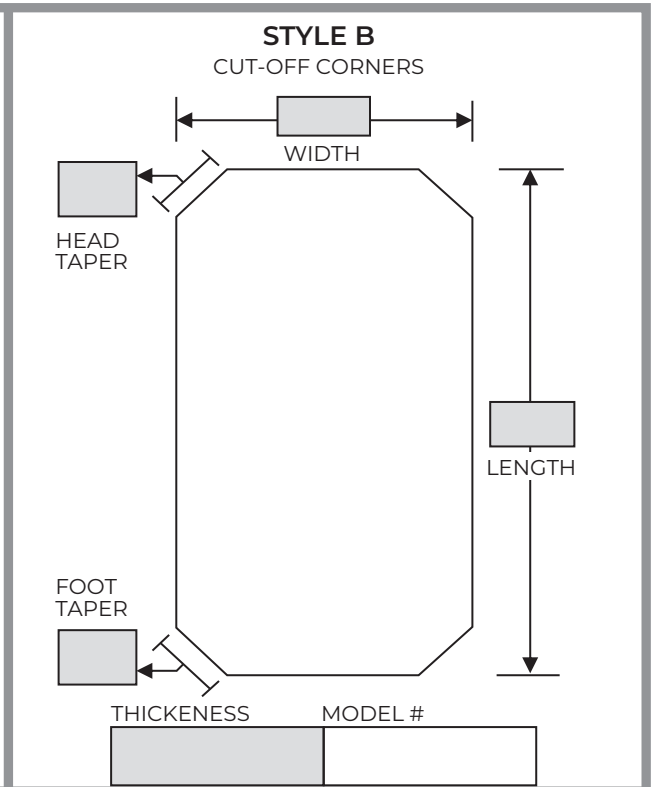

STRETCHER PAD SPECIFICATIONS

- STANDARD
- ULTRA COMFORT

VELCRO PLACEMENT (Standard Mattress)

- 36" Loop Velcro centered (see below)
- Custom Velcro placement

Please draw velcro placement (example shown in grey below) for each strip please indicate WIDTH + LENGTH as well as distance from edges of mattress.

- LOOP ___Mattress ___Adhesive for Table
- HOOK ___Mattress ___Adhesive for Table

INSTRUCTIONS:

****MUST FILL IN ALL SHADED AREAS****

VELCRO (Standard Mattress): We can place a 36" strip of loop velcro **CENTERED** on mattress OR you can indicate special velcro locations. We also include a matching adhesive velcro to replace on your stretcher.