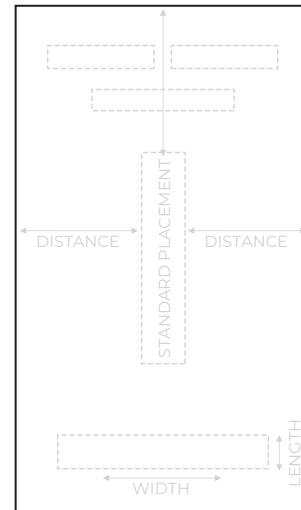

STRETCHER PAD SPECIFICATIONS

- STANDARD
- ULTRA COMFORT

VELCRO PLACEMENT (Standard Mattress)

- 36" Loop Velcro centered (see below)
- Custom Velcro placement

Please draw velcro placement (example shown in grey below) for each strip please indicate WIDTH + LENGTH as well as distance from edges of mattress.

- LOOP ___Mattress ___Adhesive for Table
- HOOK ___Mattress ___Adhesive for Table

INSTRUCTIONS:

****MUST FILL IN ALL SHADED AREAS****

VELCRO (Standard Mattress): We can place a 36" strip of loop velcro **CENTERED** on mattress OR you can indicate special velcro locations. We also include a matching adhesive velcro to replace on your stretcher.