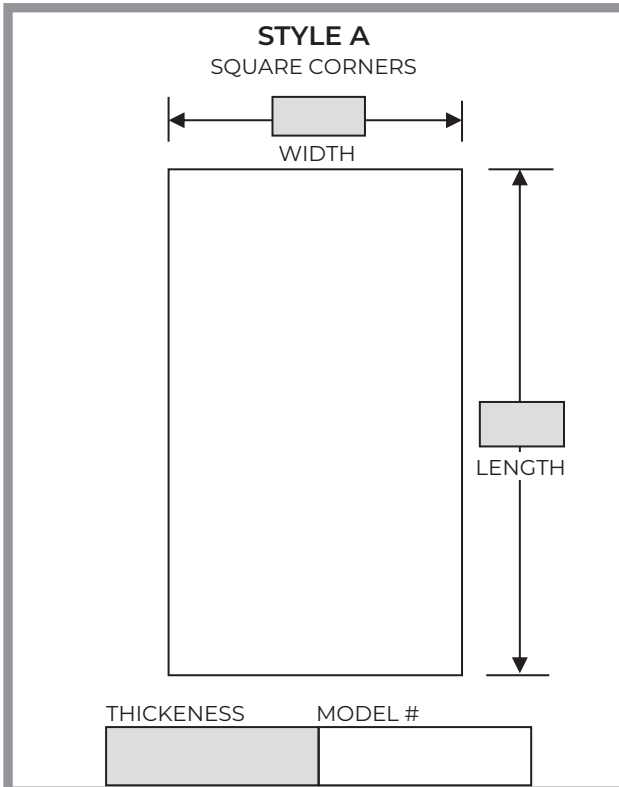

STRETCHER PAD SPECIFICATIONS

- STANDARD
- ULTRA COMFORT

VELCRO PLACEMENT (Standard Mattress)

- 36" Loop Velcro centered (see below)
- Custom Velcro placement

Please draw velcro placement (example shown in grey below) for each strip please indicate WIDTH + LENGTH as well as distance from edges of mattress.

- LOOP ___Mattress ___Adhesive for Table
- HOOK ___Mattress ___Adhesive for Table

INSTRUCTIONS:

****MUST FILL IN ALL SHADED AREAS****

VELCRO (Standard Mattress): We can place a 36" strip of loop velcro **CENTERED** on mattress OR you can indicate special velcro locations. We also include a matching adhesive velcro to replace on your stretcher.