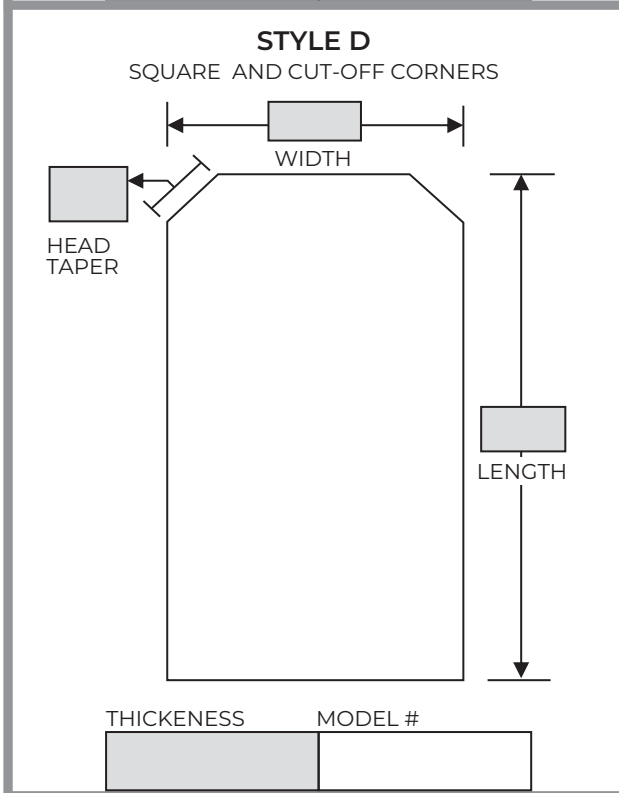

STRETCHER PAD SPECIFICATIONS

- STANDARD
- ULTRA COMFORT

VELCRO PLACEMENT (Standard Mattress)

- 36" Loop Velcro centered (see below)
- Custom Velcro placement

Please draw velcro placement (example shown in grey below) for each strip please indicate WIDTH + LENGTH as well as distance from edges of mattress.

- LOOP ___Mattress ___Adhesive for Table
- HOOK ___Mattress ___Adhesive for Table

INSTRUCTIONS:

****MUST FILL IN ALL SHADED AREAS****

VELCRO (Standard Mattress): We can place a 36" strip of loop velcro **CENTERED** on mattress OR you can indicate special velcro locations. We also include a matching adhesive velcro to replace on your stretcher.