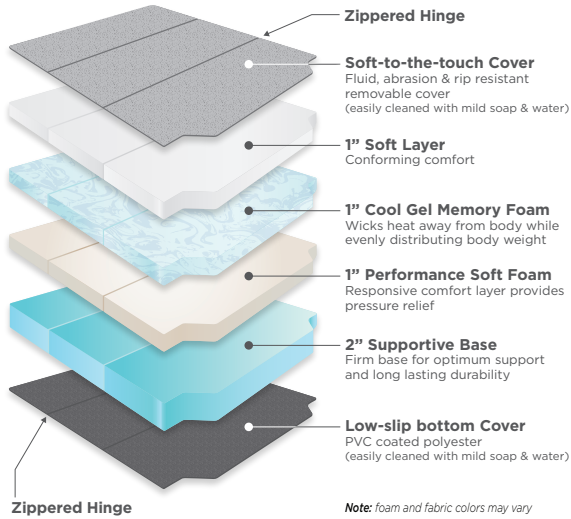

Medium-Firm