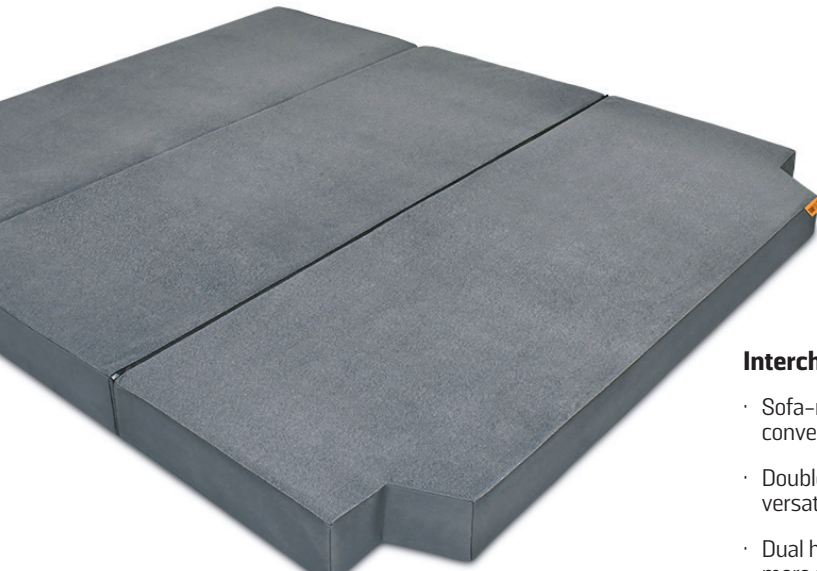

Soft & Supportive

Medium-Firm Model

5" 4 layers of premium, performance foam

5-6 Medium comfort level, great for all sleepers

Cool Gel Cool Gel memory foam, wicks heat away from body

Soft & Supportive Model

5" 3 layers of premium, performance foam

1-2 Super soft comfort

Features

Hinged Hinged with detachable zippered sections

Made tough - water, abrasion and rip resistant

CertiPUR-US CertiPUR-US Foam

Easy to clean, removable cover

Heavy-duty zipper

12 Month Warranty

Made in the USA

Veteran Owned

Free ground shipping

Recommended Weight Limit
250

Interchangeable Layout Configuration

- Sofa-mode to Bed-mode for vans with couch convertibility designs
- Double zippered sections for more layout versatility and customization
- Dual hinge folding design for when you need more room