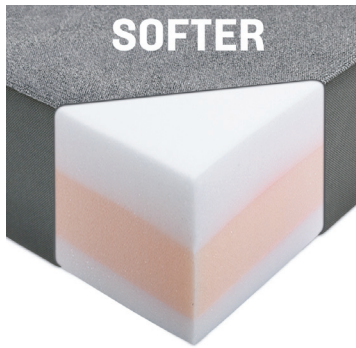

### Maximum Comfort:

Enjoy the optimal comfort and support of a RoamRest AdWag replacement mattress on your next adventure. Our 5" thick foam layers are expertly crafted to ensure you enjoy plush rest, while cooling memory inserts provide extra relief in warmer climates. For those seeking an even softer experience, try our Softer model and bring coziness wherever life takes you!

### Design & Fitment:

Our innovative zippered hinge design provides essential versatility and comfort, effortlessly converting your van mattress from a bed to a sofa in seconds. When not in use, it can be folded up and stacked on the platform panels for maximum space-saving convenience – so you'll always have room to take your Van Life adventures further

### Durability:

Our polyester top fabric ensures superior water and abrasion resistance, while our low-slip polyurethane coated nylon side and bottom fabric provide enhanced durability to stand up against wear. For further longevity of your product, removable zippered covers allow for easy hand cleaning with a light soap solution – just air dry when finished!

### Advanced Foam Technology

Enjoy the best night's rest with our 5" foam mattress – designed to provide a high performance sleep experience while still being low profile. The Medium-Firm includes a cool gel memory foam insert, firm bottom layer and soft-to-the touch polyester top fabric to ensure optimal support and comfort as you drift off into peaceful slumber. Experience ultimate relaxation today!