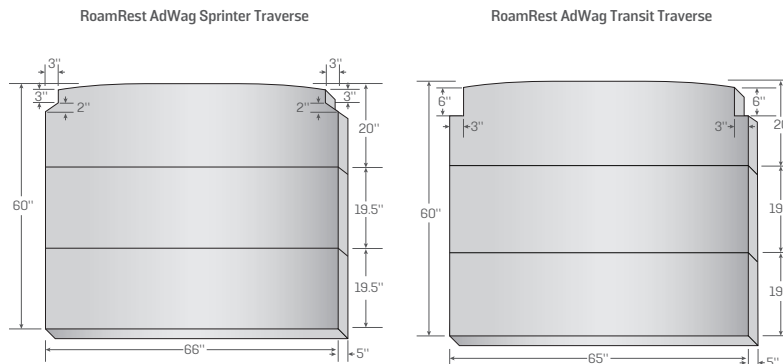

12 Month Warranty:

[Visit our website for details.](#)

SPECIFICATIONS

Cover: Soft-to-the-touch polyester top. Ultra durable low-slip bottom fabric with zippers

Core (Medium-Firm):

5" – 4 Layered Ultimate Formula Polyurethane Foam:

- 1" Soft Cushioning Top Foam Layer
- 1" Cool Gel Memory Foam Top Layer
- 1" Performance Support Internal Layer
- 2" Supportive Foam Base

Core (Softer):

5" – 3 Layered Ultimate Formula Polyurethane Foam:

- 2" Soft Cushioning Top Foam Layer
- 2" Performance Support Internal Layer
- 1" Supportive Foam Base

Popular Sizes Available

Sprinter Traverse
60" x 66" x 5"

Transit Traverse
60" x 65" x 5"

RoamRest is not affiliated, associated, or in any way connected with the brands that we manufacture replacement mattresses.