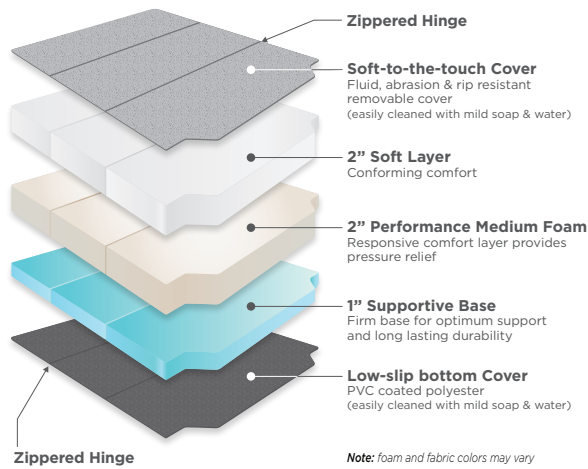

- 5" thick high performance/ low profile foam mattress, available in 2 options:

**Medium-Firm:** 4-layers include 1" soft conforming foam, 1" cool gel memory foam, 1" performance soft foam and 2" supportive base later

**Soft:** 3-layers include 2" soft conforming foam, 2" performance medium foam, 1" supportive base

- Detachable zipper design for extreme versatility
- Contoured corners for a perfect fit in most van models and bed platforms – select your correct sizing
- Water and abrasion resistant soft polyester top fabric and low-slip nylon coated side fabric for easy cleaning

### Medium-Firm Model

**5"** 4 layers of premium, performance foam

**5-6** Medium comfort level, great for all sleepers

**Cool Gel** Cool Gel memory foam, wicks heat away from body

### Advanced Foam Technology

Enjoy the best night's rest with our 5" foam mattress – designed to provide a high performance sleep experience while still being low profile. The Medium-Firm includes a cool gel memory foam insert, firm bottom layer and soft-to-the touch polyester top fabric to ensure optimal support and comfort as you drift off into peaceful slumber. Experience ultimate relaxation today!