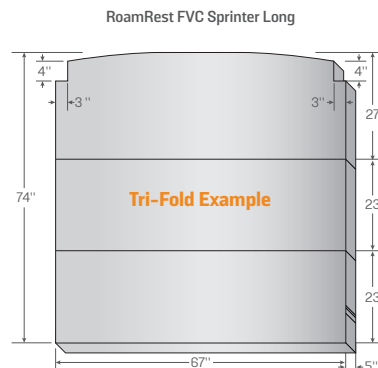

Free Shipping

All RoamRest mattress ship free to the Continental U.S. Orders typically leave the warehouse within 5 business days. Please email sales@namattress.com or give us a call at 1-800-448-6163 for questions or orders shipping outside Continental U.S. and Canada.

12 Month Warranty:
[Visit our website for details.](#)