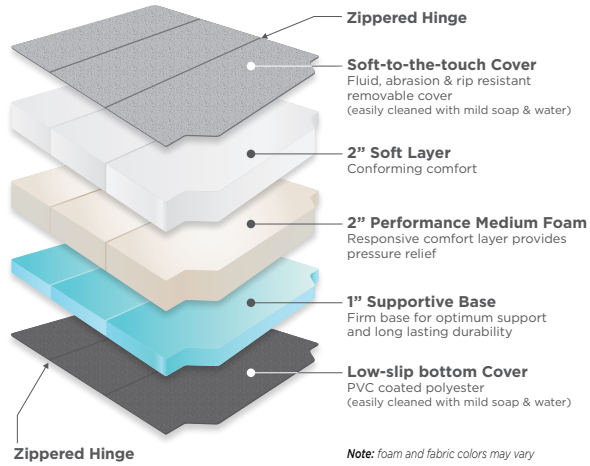

Soft & Supportive