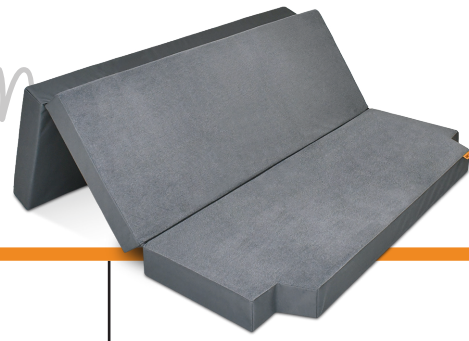

# ROAMREST FLATLINE *Van* Compatible Replacement Van Mattress

Need a new mattress for your Flatline Van Co. platform? RoamRest offers the most common sizes for the ProMaster, Sprinter (short & long), and Transit Camper Vans.

· 5" thick high performance/ low profile foam mattress, available in 2 options:

**Medium-Firm:** 4-layers include 1" soft conforming foam, 1" cool gel memory foam, 1" performance soft foam and 2" supportive base later

**Soft:** 3-layers include 2" soft conforming foam, 2" performance medium foam, 1" supportive base

- Detachable zipper design for extreme versatility
- Contoured corners for a perfect fit in most van models and bed platforms – select your correct sizing
- Water and abrasion resistant soft polyester top fabric and low-slip nylon coated side fabric for easy cleaning
- Maximize the size and coziness of any sleeping space with our NEW RoamRest Flare Inserts!