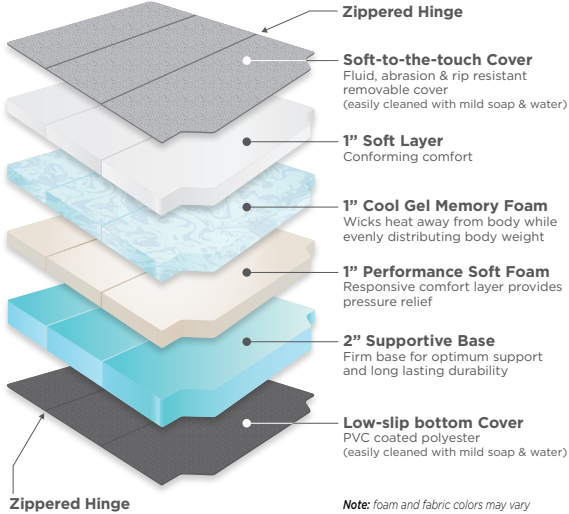

Medium-Firm