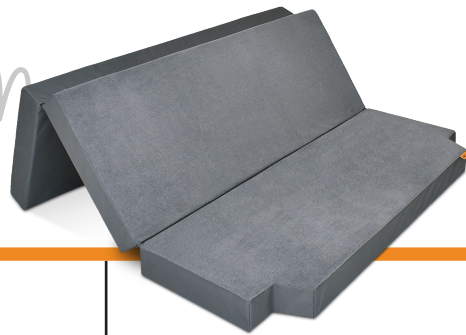

PRODUCT SPOTLIGHT

ROAMREST FLATLINE Van

Compatible Replacement Folding Mattress

Need a new mattress for your Flatline Van Co. platform? RoamRest offers the most common sizes for the ProMaster, Sprinter (short & long), and Transit Camper Vans.

· 5" thick high performance/ low profile foam mattress, available in 2 options:

Medium-Firm: 4-layers include 1" soft conforming foam, 1" cool gel memory foam, 1" performance soft foam and 2" supportive base later

Soft: 3-layers include 2" soft conforming foam, 2" performance medium foam, 1" supportive base

- Detachable zipper design for extreme versatility
- Contoured corners for a perfect fit in most van models and bed platforms – select your correct sizing
- Water and abrasion resistant soft polyester top fabric and low-slip nylon coated side fabric for easy cleaning
- Maximize the size and coziness of any sleeping space with our NEW RoamRest Flare Inserts!

ROAMREST FLATLINE

Compatible Replacement Folding Mattress

Ultimate Comfort:

The RoamRest Flatline replacement mattress offers a level of rest and sleep that you can count on no matter your destination. Offering two options: Medium-Firm with 5" thick supportive four-layered foam, cooling memory insert, and soft fabric; or the new Soft model featuring 5" thick of three comfort layers for an even more plush feel. Get ready to experience top quality comfort when traveling!