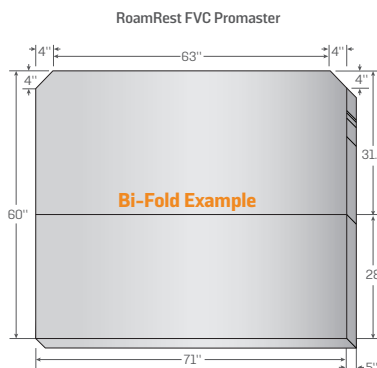

Free Shipping

All RoamRest mattress ship free to the Continental U.S. Orders typically leave the warehouse within 5 business days. Please email sales@namattress.com or give us a call at 1-800-448-6163 for questions or orders shipping outside Continental U.S. and Canada.

12 Month Warranty:
[Visit our website for details.](#)