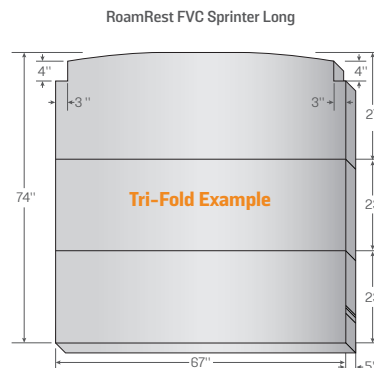

Free Shipping

All RoamRest mattress ship free to the Continental U.S. Orders typically leave the warehouse within 5 business days. Please email sales@namattress.com or give us a call at 1-800-448-6163 for questions or orders shipping outside Continental U.S. and Canada.

12 Month Warranty:
[Visit our website for details.](#)