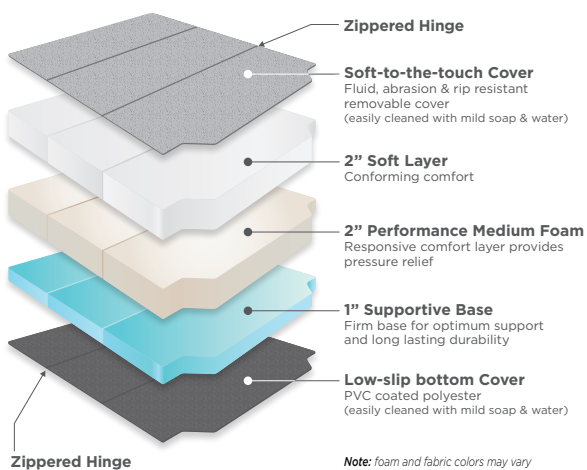

Soft & Supportive