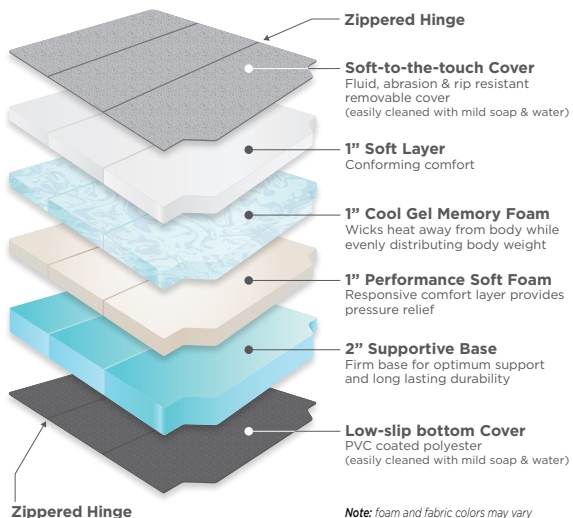

Medium-Firm