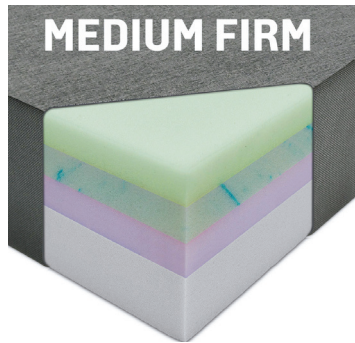

Soft & Supportive Model

- 5"** 3 layers of premium, performance foam
- 1-2** Super soft comfort

Features

- Mattress extensions snap secure to van wall
- Made tough - water, abrasion and rip resistant

CertiPUR-US CertiPUR-US Foam

Compatible Replacement Van Mattress

Ultra Comfort:

Discover luxurious sleep and ultimate comfort on the road with the Jayco Terrain replacement mattress. Its 5" thickness, combined with a four (Medium-Firm) or three (Soft) layered foam design, delivers restful relaxation for everyone's sleeper type – whether you prefer supportive firmness or plush softness to keep your body temperature balanced while drifting off. With its "soft-to-the touch" fabric covering, enjoy unparalleled night time bliss every journey!

Design & Fitment:

Our specially-crafted mattresses provide a direct replacement for stock Jayco Terrain vans and are perfectly tailored to fit– delivering an easy, simple swap out. Each mattress extension (bolster) comes with 2 snaps securing to your stock van wall keeping them in place when adjusting the center platform..

Advanced Foam Technology

Get the comfort and support you need for a luxurious night's sleep. Our Revel replacement 5" foam mattress offers high performance with the Medium-Firm three soft upper layers, including cool gel memory foam insert to provide lasting relief from pressure points. Beneath these comforting layers is a firm bottom layer that prevents sinking further into the bed platform below. For added plushness, we covered it in an ultra-soft polyester top fabric– truly maximizing your restful slumber experience!