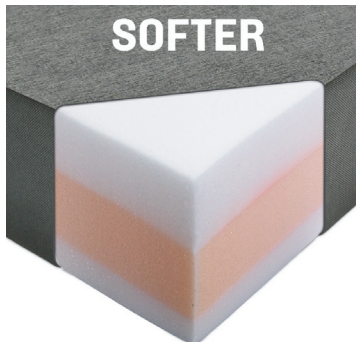

Soft: 3-layers include 2" soft conforming foam, 2" performance medium foam, 1" supportive base

- Updated design extends bolster mattress into the flares, maximizing sleep space and comfort
- Adding Velcro on the bolster, we have eliminated any concerns about the use of an updated strap due to snaps in the wing's original placement
- Incorporating Jayco's original curved edge design means no gaps or inconsistencies
- Water and abrasion resistant soft polyester top fabric and low-slip nylon coated side fabric for easy cleaning

Compatible Replacement Van Mattress

Ultra Comfort:

Discover luxurious sleep and ultimate comfort on the road with the Jayco Terrain replacement mattress. Its 5" thickness, combined with a four (Medium-Firm) or three (Soft) layered foam design, delivers restful relaxation for everyone's sleeper type – whether you prefer supportive firmness or plush softness to keep your body temperature balanced while drifting off. With its "soft-to-the touch" fabric covering, enjoy unparalleled night time bliss every journey!

Design & Fitment:

Our specially-crafted mattresses provide a direct replacement for stock Jayco Terrain vans and are perfectly tailored to fit– delivering an easy, simple swap out. Each mattress extension (bolster) comes with 2 snaps securing to your stock van wall keeping them in place when adjusting the center platform..

Advanced Foam Technology

Get the comfort and support you need for a luxurious night's sleep. Our Revel replacement 5" foam mattress offers high performance with the Medium-Firm three soft upper layers, including cool gel memory foam insert to provide lasting relief from pressure points. Beneath these comforting layers is a firm bottom layer that prevents sinking further into the bed platform below. For added plushness, we covered it in an ultra-soft polyester top fabric– truly maximizing your restful slumber experience!