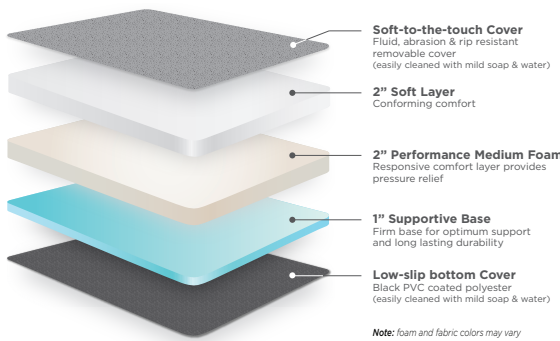

Soft & Supportive

Medium-Firm Model

- **5"** 4 layers of premium, performance foam
- **5-6** Medium comfort level, great for all sleepers
- **Cool Gel** Cool Gel memory foam, wicks heat away from body

Soft & Supportive Model

- **5"** 3 layers of premium, performance foam
- **1-2** Super soft comfort

Features

- Mattress extensions snap secure to van wall
- Made tough - water, abrasion and rip resistant

CertiPUR-US CertiPUR-US Foam

Easy to clean, removable cover

Heavy-duty zipper

12 Month Warranty

Made in the USA

Veteran Owned

Free ground shipping

250 Recommended Weight Limit