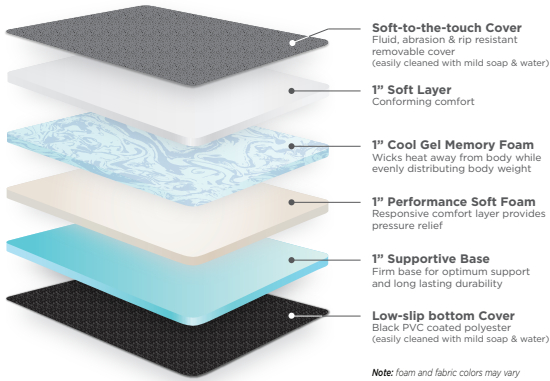

Medium-Firm