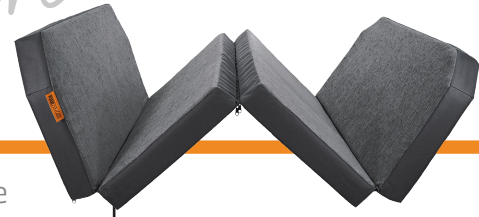

## Add Comfort to Storyteller GrooveLounge

Van

The RoamRest Lounge Topper ensures maximum convenience and comfort for those seeking a multifunctional lounging solution for your Storyteller conversion van!

- 4 fully detachable zippers to create multiple configurations
- 3" plush topper made of super soft top foam with a semi-soft foam base
- Water and abrasion resistant soft polyester top fabric and low-slip nylon coated side fabric for easy cleaning
- 33.5" wide, available in 2 lengths: 72" Short or 78" Long
- Storage bag included for easy stowing

- 3"** Solid performance foam core
- Foldable Design with detachable sections
- 1-2** Soft comfort level
- Low slip fabric cover
- Made tough - water, abrasion and rip resistant
- CertiPUR-US** CertiPUR-US Foam
- Easy to clean, removable cover
- Heavy-duty zipper
- 12 Month Warranty
- Made in the USA  
Veteran Owned
- Free ground shipping
- 250** Recommended Weight Limit

### Supreme Comfort:

Get ready to experience an extraordinary level of comfort with this luxurious 3" thick foam mattress! The semi-soft base layer, designed to prevent sinking, and its stunningly soft top layer offering superior cushioning and cozy polyester fabric.