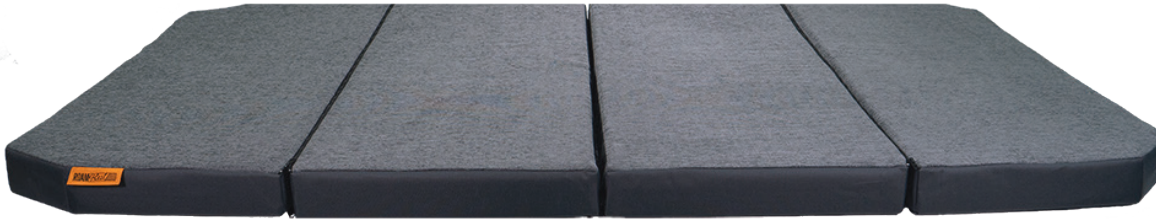

## Add Comfort to Storyteller GrooveLounge

Van

The RoamRest Lounge Topper ensures maximum convenience and comfort for those seeking a multifunctional lounging solution for your Storyteller conversion van!

- 4 fully detachable zippers to create multiple configurations
- 3" plush topper made of super soft top foam with a semi-soft foam base
- Water and abrasion resistant soft polyester top fabric and low-slip nylon coated side fabric for easy cleaning
- 33.5" wide, available in 2 lengths: 72" Short or 78" Long
- Storage bag included for easy stowing

- 3"** Solid performance foam core
- Foldable Design with detachable sections
- 1-2** Soft comfort level
- Low slip fabric cover
- Made tough - water, abrasion and rip resistant
- CertiPUR-US** CertiPUR-US Foam
- Easy to clean, removable cover
- Heavy-duty zipper
- 12 Month Warranty
- Made in the USA  
Veteran Owned
- Free ground shipping
- 250** Recommended Weight Limit

### Supreme Comfort:

Get ready to experience an extraordinary level of comfort with this luxurious 3" thick foam mattress! The semi-soft base layer, designed to prevent sinking, and its stunningly soft top layer offering superior cushioning and cozy polyester fabric.