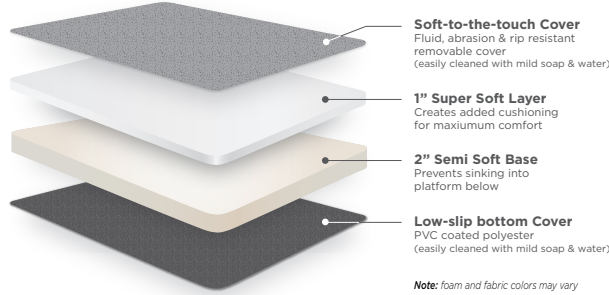

- 4 fully detachable zippers to create multiple configurations
- 3" plush topper made of super soft top foam with a semi-soft foam base
- Water and abrasion resistant soft polyester top fabric and low-slip nylon coated side fabric for easy cleaning
- 33.5" wide, available in 2 lengths: 72" Short or 78" Long
- Storage bag included for easy stowing

- 3"** Solid performance foam core
- Foldable Design with detachable sections
- 1-2** Soft comfort level
- Low slip fabric cover
- Made tough - water, abrasion and rip resistant
- CertiPUR-US** CertiPUR-US Foam
- Easy to clean, removable cover
- Heavy-duty zipper
- 12 Month Warranty
- Made in the USA  
Veteran Owned
- Free ground shipping
- 250** Recommended Weight Limit

### Supreme Comfort:

Get ready to experience an extraordinary level of comfort with this luxurious 3" thick foam mattress! The semi-soft base layer, designed to prevent sinking, and its stunningly soft top layer offering superior cushioning and cozy polyester fabric.

### Materials & Certification

**REMOVABLE COVER:** Soft-to-the-touch polyester top. Long lasting fluid and abrasion resistant top fabric. All around fluid, abrasion, and rip resistant PVC polyester gray bottom. Ultra durable low-slip bottom fabric with zippers. Removable covers are easy to clean with mild soap and water