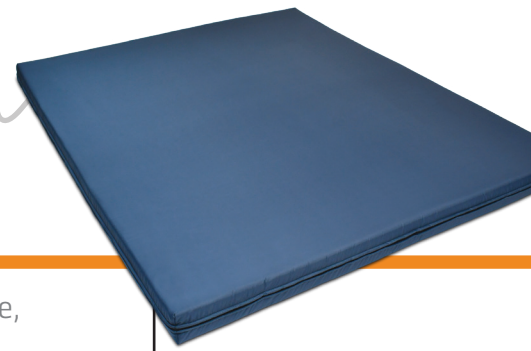

PRODUCT SPOTLIGHT

OUTBACK

Affordable Van Mattress

Van

The Outback Mattress is a great option for rental vans who need a supportive, comfortable and easily cleaned mattress built to last.

- 5" medium density foam, relieving pressure points and providing optimum support and comfort
- Flip to either side to increase the longevity of the mattress
- Soft-to-the-touch nylon fabric adds an extra layer of comfort
- Polyurethane coating makes it resistant to fluid, cracks, and flames. It's also non-allergenic and odor-free
- Easily clean with mild soap and water

Heavy-duty zipper, easily cleaned with mild soap and water

Note: foam and fabric colors may vary

Solid performance foam core

Flip for extended life of mattress

Medium comfort level

Support where you need it.

250 Recommended Weight Limit

Advanced Foam Technology

Mattress width fits most standard adventure vans while the length provides adequate leg room. The 5 inch thick medium density, supportive and comfortable medium density foam relieves pressure points for optimum support and comfort. Our durable soft-to-the-touch nylon fabric provides added comfort for a great night's sleep.

5" – Polyurethane Foam:

- 5" solid supportive and comfortable medium density foam

Standard sizes available:

77" x 65" x 5"

77" x 64" x 5"

71" x 54" x 5"

70" x 58" x 5"

The RoamRest Outback Mattress best fits dusty environments and outdoor elements.