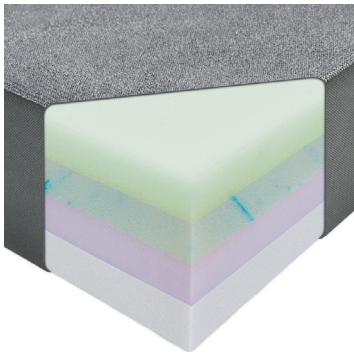

- 4" 4 layers of premium, performance foam
- Medium comfort level, great for all sleepers
- Cool Gel memory foam, wicks heat away from body
- Support where you need it.
- Low slip fabric cover
- Customizable size
- Made tough – water, abrasion and rip resistant
- CertiPUR-US Foam
- Easy to clean, removable cover
- Heavy-duty zipper
- 12 Month Warranty
- Made in the USA
- Veteran Owned
- Free ground shipping
- Recommended Weight Limit **250**

ROAMREST PIONEER

Overland Mattress

Ultimate Comfort:

Experience ultimate comfort and support with our high-performance low-profile mattress specifically designed for RTT, Popup Campers, Trailers and Overland vehicles. Designed with a plush top foam, and multi-layer core for optimal comfort and support, you'll wake up feeling energized and ready to explore. Treat yourself to quality sleep while camping.

Luxurious Cover:

This water and rip resistance overland mattress is made for durability and long-lasting comfort with a soft polyester top fabric and low-slip polyurethane-coated nylon sides and bottom! And since camping can be dirty, we make cleaning easy with removable zippered covers – or simply wash by hand in mild soap solution and air dry to keep it looking like new.

Advanced Foam Technology:

Enjoy camping in comfort with our Pioneer Overland Mattress! Featuring advanced Cool Gel Memory Foam technology, our 4" multi-layered adventure mattress offers a soft pillow top feel that conforms to your body. This combination of support and relaxation will have you rest for another day of adventures!