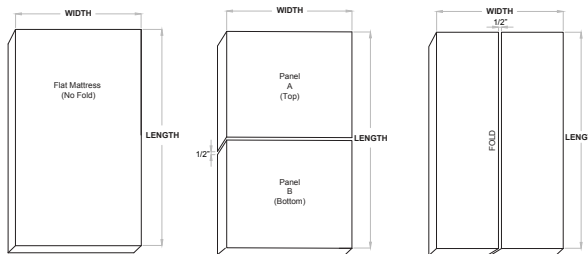

How to Order

The RoamRest Outback Pioneer is available in Lengths from 70-99" and widths of 30-79"

Please enter the total length of your mattress in inches on our website. For Bi-Folds, each panel will be 50% of this length. If you prefer, you can also call us toll-free at +1 800 448 6163.

Looking for more customization? We can help with that too—just give us a call!

Sizing Notice:

- Bi-Folds can be configured to fold across either the width or the length, incorporating a zipper to divide the mattress in half
- Bi-Folds will have two panels, each 50% of the total width/ length
- Please note, an additional 1/2" should be accounted for to accommodate the zipper