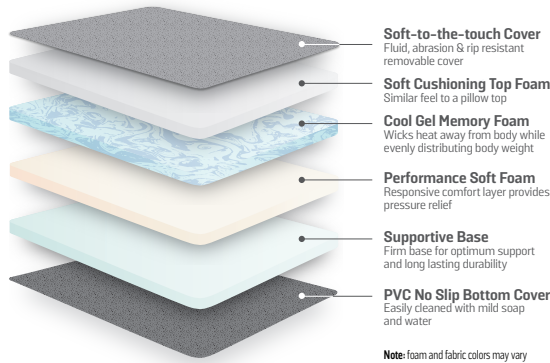

PRODUCT SPOTLIGHT

ROAMREST PIONEER

Overland Mattress

Overland

Gear up for unforgettable adventures with the Pioneer Overland Mattress – made for resting on the rugged trails and serene landscapes that await you. Customize your mattress by creating the size that best fits your Rooftop Tent, Popup Camper, Trailer, or Overland sleep system!

- 4" thick high performance/ low profile foam mattress:
 - 1" soft conforming foam top layer
 - 1" Cool Gel Memory Foam
 - 1" performance support foam
 - 1" supportive firm foam base layer
- All around water and abrasion resistant
- Soft polyester top fabric
- Low-slip polyurethane coated nylon fabric sides and bottom
- Removable, easy to clean covers

- 4" 4 layers of premium, performance foam
- Medium comfort level, great for all sleepers
- Cool Gel memory foam, wicks heat away from body
- Support where you need it.
- Low slip fabric cover
- Customizable size
- Made tough – water, abrasion and rip resistant
- CertiPUR-US Foam
- Easy to clean, removable cover
- Heavy-duty zipper
- 12 Month Warranty
- Made in the USA
- Veteran Owned
- Free ground shipping
- Recommended Weight Limit **250**

Luxurious Cover:

This water and rip resistance overland mattress is made for durability and long-lasting comfort with a soft polyester top fabric and low-slip polyurethane-coated nylon sides and bottom! And since camping can be dirty, we make cleaning easy with removable zippered covers – or simply wash by hand in mild soap solution and air dry to keep it looking like new.