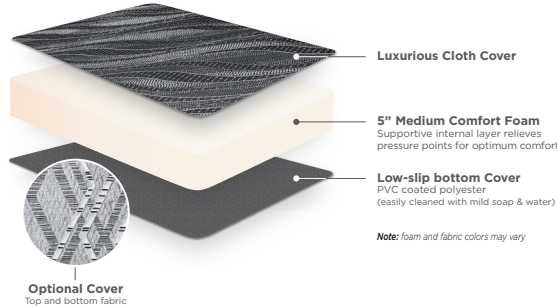

# PATHWAY NO-FOLD *Van* Universal Van Mattress

Building a conversion van is no small feat, and your sleep setup should be a top priority. Check out the RoamRest Pathway No-Fold Mattress! Its unique construction comes in multiple size options to easily fit most bed platforms.

- 5" medium density foam that provides optimal support and comfort, while relieving pressure points
- Contoured corners for a perfect fit
- 11 Stock sizes or custom available
- Luxurious breathable polyester blend stretch fabric adding an extra layer of comfort
- Option of Gray or Black
- Easy to clean washable covered zipper for convenience

**Pathway Black**

**Pathway Gray**

- 5"** Solid performance foam core
- Flip for extended life of mattress
- 5-6** Medium comfort level
- Support where you need it.
- Low slip fabric cover
- Made tough - water, abrasion and rip resistant
- CertiPUR-US** CertiPUR-US Foam
- Easy to clean, removable cover
- Heavy-duty zipper
- 12 Month Warranty
- Made in the USA  
Veteran Owned
- Free ground shipping
- 250** Recommended Weight Limit

### Core:

- 5" – Polyurethane Foam:
- 5" solid supportive and comfortable medium density foam