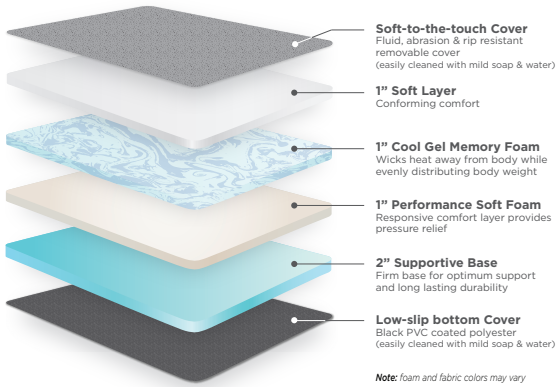

- Customize the individual firmness on both the driver and passenger sides
- Our high-performance, low-profile foam mattress comes in two comfort options:

Medium-Firm: 4 layers of ultimate comfort, including soft conforming foam, cool gel memory foam, performance soft foam, and a supportive base layer

Soft: 3 layers crafted for maximum coziness, featuring soft conforming foam, performance medium foam, and a supportive base layer

- Contoured corners for a perfect fit
- Foldable center section
 - Center section replacements do not include the plastic and wood inserts
- Soft, breathable polyester blend stretch top fabric for an added layer of comfort
- Fluid, abrasion, rip resistant and low-slip PVC coated polyester sides and bottom fabric
- Easily cleaned with mild soap and water

Medium-Firm

- Soft-to-the-touch Cover**
Fluid, abrasion & rip resistant removable cover (easily cleaned with mild soap & water)
- 1" Soft Layer**
Conforming comfort
- 1" Cool Gel Memory Foam**
Wicks heat away from body while evenly distributing body weight
- 1" Performance Soft Foam**
Responsive comfort layer provides pressure relief
- 2" Supportive Base**
Firm base for optimum support and long lasting durability
- Low-slip bottom Cover**
Black PVC coated polyester (easily cleaned with mild soap & water)

Note: foam and fabric colors may vary

Soft & Supportive

- Soft-to-the-touch Cover**
Fluid, abrasion & rip resistant removable cover (easily cleaned with mild soap & water)
- 2" Soft Layer**
Conforming comfort
- 2" Performance Medium Foam**
Responsive comfort layer provides pressure relief
- 1" Supportive Base**
Firm base for optimum support and long lasting durability
- Low-slip bottom Cover**
Black PVC coated polyester (easily cleaned with mild soap & water)