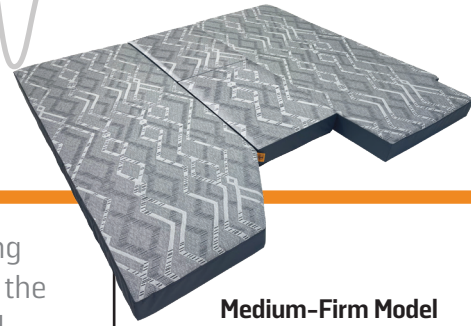

PRODUCT SPOTLIGHT

ROAMREST EKKO

Compatible Replacement

RV

Upgrade your Winnebago EKKO Transit or Sprinter mattress with ease! Introducing the new RoamRest EKKO Replacement Mattress, designed to seamlessly fit with the original shape and angles of your beloved offroad vehicle. Available in Transit and Sprinter models.

- Customize the individual firmness on both the driver and passenger sides
- Our high-performance, low-profile foam mattress comes in two comfort options:

Medium-Firm: 4 layers of ultimate comfort, including soft conforming foam, cool gel memory foam, performance soft foam, and a supportive base layer

Soft: 3 layers crafted for maximum coziness, featuring soft conforming foam, performance medium foam, and a supportive base layer

- Contoured corners for a perfect fit
- Foldable center section
 - Center section replacements do not include the plastic and wood inserts
- Soft, breathable polyester blend stretch top fabric for an added layer of comfort
- Fluid, abrasion, rip resistant and low-slip PVC coated polyester sides and bottom fabric
- Easily cleaned with mild soap and water

Medium-Firm

- Soft-to-the-touch Cover**
Fluid, abrasion & rip resistant removable cover (easily cleaned with mild soap & water)
- 1" Soft Layer**
Conforming comfort
- 1" Cool Gel Memory Foam**
Wicks heat away from body while evenly distributing body weight
- 1" Performance Soft Foam**
Responsive comfort layer provides pressure relief
- 2" Supportive Base**
Firm base for optimum support and long lasting durability
- Low-slip bottom Cover**
Black PVC coated polyester (easily cleaned with mild soap & water)