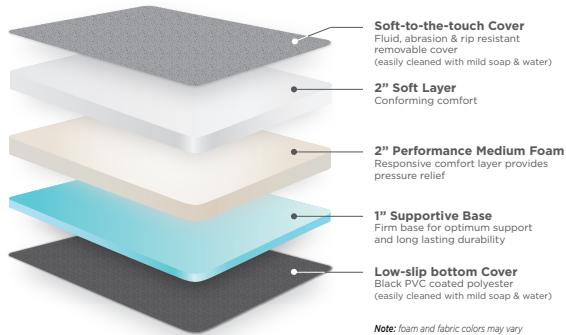

- Customize the individual firmness on both the driver and passenger sides
- Our high-performance, low-profile foam mattress comes in two comfort options:

Medium-Firm: 4 layers of ultimate comfort, including soft conforming foam, cool gel memory foam, performance soft foam, and a supportive base layer

Soft: 3 layers crafted for maximum coziness, featuring soft conforming foam, performance medium foam, and a supportive base layer

- Contoured corners for a perfect fit
- Foldable center section
 - Center section replacements do not include the plastic and wood inserts
- Soft, breathable polyester blend stretch top fabric for an added layer of comfort
- Fluid, abrasion, rip resistant and low-slip PVC coated polyester sides and bottom fabric
- Easily cleaned with mild soap and water

Medium-Firm

- Soft-to-the-touch Cover**
Fluid, abrasion & rip resistant removable cover (easily cleaned with mild soap & water)
- 1" Soft Layer**
Conforming comfort
- 1" Cool Gel Memory Foam**
Wicks heat away from body while evenly distributing body weight
- 1" Performance Soft Foam**
Responsive comfort layer provides pressure relief
- 2" Supportive Base**
Firm base for optimum support and long lasting durability
- Low-slip bottom Cover**
Black PVC coated polyester (easily cleaned with mild soap & water)

Note: foam and fabric colors may vary

Soft & Supportive

- Soft-to-the-touch Cover**
Fluid, abrasion & rip resistant removable cover (easily cleaned with mild soap & water)
- 2" Soft Layer**
Conforming comfort
- 2" Performance Medium Foam**
Responsive comfort layer provides pressure relief
- 1" Supportive Base**
Firm base for optimum support and long lasting durability
- Low-slip bottom Cover**
Black PVC coated polyester (easily cleaned with mild soap & water)