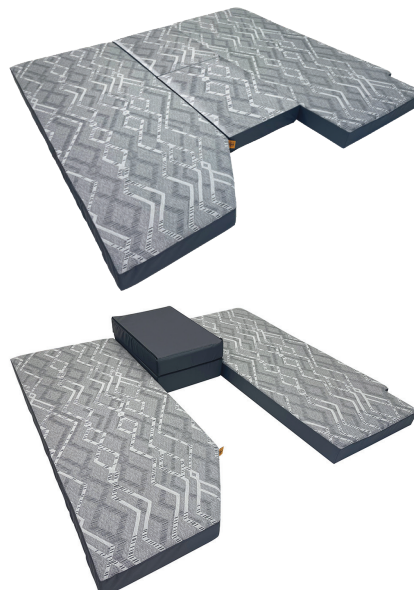

12 Month Warranty:

[Visit our website for details.](#)

SPECIFICATIONS

Cover:

Soft-to-the-touch polyester top. Ultra durable low-slip bottom fabric with zippers

Removable covers are easy to clean with mild soap and water

Core (Medium-Firm):

5" or 6" – 4 layered High Performance/ Low-Profile Foam:

- 1" Soft Cushioning Top Foam Layer
- 1" Cool Gel Memory Foam Top Layer
- 1" Performance Support Internal Layer (Transit)
- 2" Performance Support Internal Layer (Sprinter)
- 2" Supportive Foam Base

Core (Softer):

5" or 6" – 3 layered High Performance/ Low-Profile Foam:

- 2" Soft Cushioning Top Foam Layer
- 2" Performance Support Internal Layer (Transit)
- 1" Supportive Foam Base (Transit)
- 2" Supportive Foam Base (Sprinter)