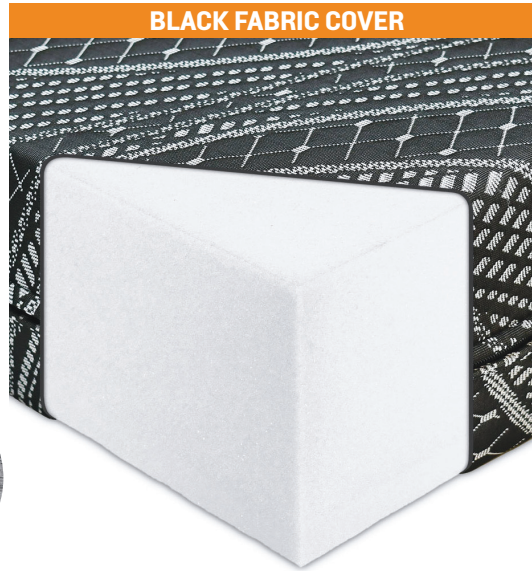

# REVEL FOLDING MATTRESS TOPPER

Add Comfort to Your Revel Mattress

Van

Introducing the RoamRest Revel Folding Mattress Topper, an exclusively-designed soft foam layer that fits securely on top of any stock Revel mattress. This ultra-plush topper offers the perfect combination of comfort.

- 2.5" cushioning soft foam
- Unique fit: place directly on top of your existing Revel mattress
- Helps keep standard, full-size, sheets in place
- Foldable sides for easy storage when platform is lifted
- Affordable yet quality option
- Available with black or gray cover fabric

- 2.5"** Soft performance foam core
- 1-2** Soft comfort level
- Low slip fabric cover
- Made tough - water, abrasion and rip resistant
- CertiPUR-US** CertiPUR-US Foam
- Easy to clean, removable cover
- Heavy-duty zipper
- 12 Month Warranty
- Made in the USA
- Free ground shipping
- 250** Recommended Weight Limit

#### Cover:

Breathable polyester blend fabric

· Washable, with zipper