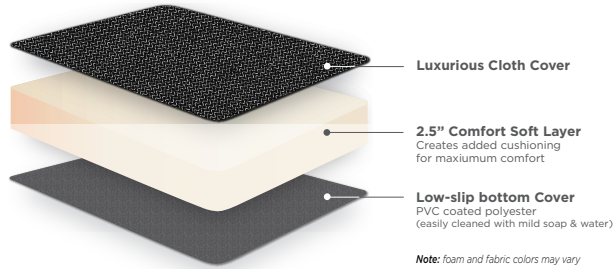

# REVEL FOLDING MATTRESS TOPPER

Add Comfort to Your Revel Mattress

Van

Introducing the RoamRest Revel Folding Mattress Topper, an exclusively-designed soft foam layer that fits securely on top of any stock Revel mattress. This ultra-plush topper offers the perfect combination of comfort.

- 2.5" cushioning soft foam
- Unique fit: place directly on top of your existing Revel mattress
- Helps keep standard, full-size, sheets in place
- Foldable sides for easy storage when platform is lifted
- Affordable yet quality option
- Available with black or gray cover fabric

- 2.5"** Soft performance foam core
- 1-2** Soft comfort level
- Low slip fabric cover
- Made tough - water, abrasion and rip resistant
- CertiPUR-US** CertiPUR-US Foam
- Easy to clean, removable cover
- Heavy-duty zipper
- 12 Month Warranty
- Made in the USA
- Free ground shipping
- 250** Recommended Weight Limit

The RoamRest Revel Folding Mattress Topper is the perfect companion to any Revel mattress!