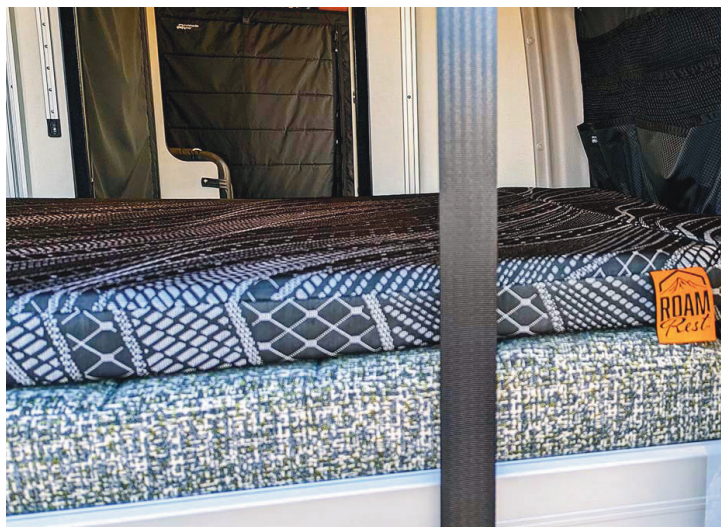

12 Month Warranty:

[Visit our website for details.](#)

SPECIFICATIONS

Cover:

Breathable polyester blend fabric

· Washable, with zipper

Core:

2.5" Soft Comfort