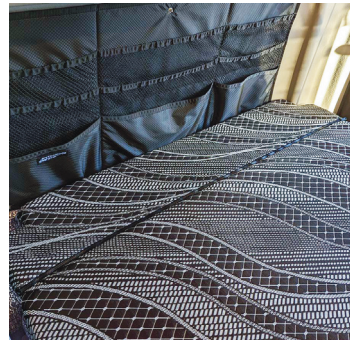

### Additional Comfort:

For a truly restful night's sleep, upgrade your mattress with the RoamRest Revel Folding Mattress Topper! Our single layer of comfortable 2.5" thick soft foam creates an ideal sleeping surface, providing maximum comfort and cushioning all in one. Transform your current bed into a more enjoyable place to relax after long days.

### Advanced Foam Technology:

The RoamRest Revel Folding Mattress Topper is the perfect solution for those seeking an additional layer of cushioning while keeping your current mattress. Our single layer of comfortable soft foam provides maximum comfort, creating an ideal sleeping surface.