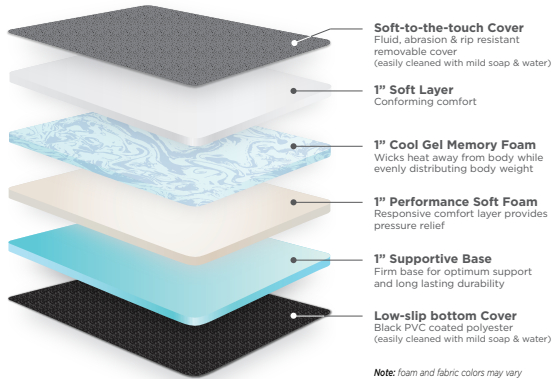

Medium-Firm