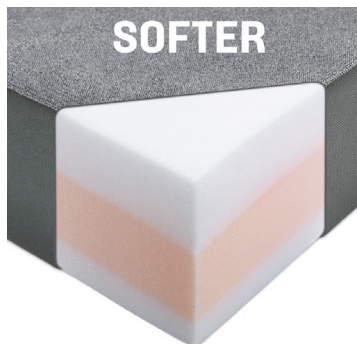

Made in the USA

Free ground shipping

Recommended **250** Weight Limit

ROAMREST REVEL

Compatible Replacement Van Mattress

Ultra Comfort:

Discover luxurious sleep and ultimate comfort on the road with the Revel replacement mattress. Its 5" thickness, combined with a four (Medium-Firm) or three (Soft) layered foam design, delivers restful relaxation for everyone's sleeper type – whether you prefer supportive firmness or plush softness to keep your body temperature balanced while drifting off. With its "soft-to-the touch" fabric covering, enjoy unparalleled night time bliss every journey!

Design & Fitment:

Our specially-crafted mattresses provide a direct replacement for stock Revel vans and are perfectly tailored to fit—delivering an easy, simple swap out. Each mattress extension (bolster) comes with 2 snaps securing to your stock van wall keeping them in place when adjusting the center platform.

Advanced Foam Technology

Get the comfort and support you need for a luxurious night's sleep. Our Revel replacement 5" foam mattress offers high performance with the Medium-Firm three soft upper layers, including cool gel memory foam insert to provide lasting relief from pressure points. Beneath these comforting layers is a firm bottom layer that prevents sinking further into the bed platform below. For added plushness, we covered it in an ultra-soft polyester top fabric—truly maximizing your restful slumber experience!

NEW: The Soft version of our Winnebago Revel replacement mattress offers 5" thick foam with three-layers of softer foam for additional comfort.

Materials & Certification

REMOVABLE COVER: Soft-to-the-touch polyester top. Ultra durable low-slip bottom fabric with zippers.