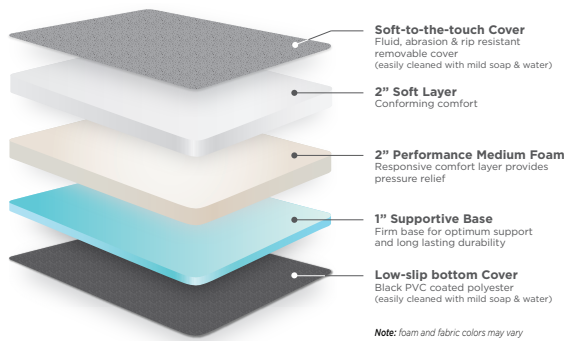

Soft & Supportive