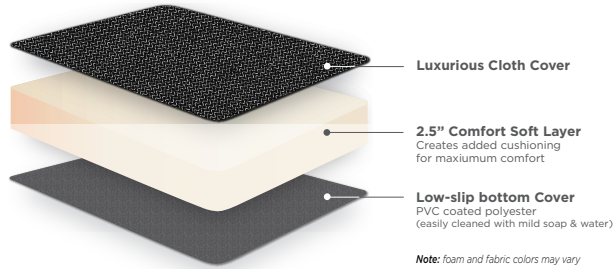

# STORYTELLER FOLDING MATTRESS TOPPER

Van

Add Comfort to Your Storyteller

RoamRest Storyteller Folding Mattress Topper – the ultimate upgrade for your current mattress. Designed exclusively to place directly on top of your current Sprinter or Transit Storyteller mattress, this soft foam layer brings a whole new level of comfort to your sleeping experience.

- 2" cushioning soft foam
- Unique fit: place directly on top of your existing Sprinter or Transit Storyteller mattress
- Helps keep standard, full-size, sheets in place
- Foldable sides for easy storage when platform is lifted
- Affordable yet quality option
- Available with black or gray cover fabric

- 3"** Solid performance foam core
- Foldable Design with detachable sections
- 1-2** Soft comfort level
- Low slip fabric cover
- Made tough – water, abrasion and rip resistant
- CertiPUR-US** CertiPUR-US Foam
- Easy to clean, removable cover
- Heavy-duty zipper
- 12 Month Warranty
- Made in the USA  
Veteran Owned
- Free ground shipping
- 250** Recommended Weight Limit

### Cover:

Breathable polyester blend fabric  
· Washable, with zipper