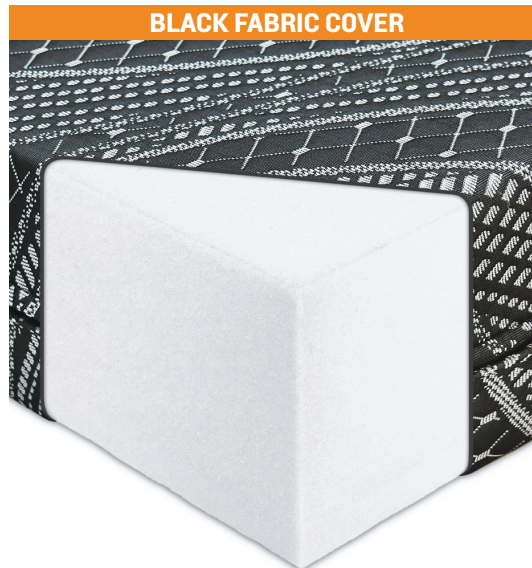

# STORYTELLER FOLDING MATTRESS TOPPER

Van

Add Comfort to Your Storyteller

RoamRest Storyteller Folding Mattress Topper – the ultimate upgrade for your current mattress. Designed exclusively to place directly on top of your current Sprinter or Transit Storyteller mattress, this soft foam layer brings a whole new level of comfort to your sleeping experience.

- 2" cushioning soft foam
- Unique fit: place directly on top of your existing Sprinter or Transit Storyteller mattress
- Helps keep standard, full-size, sheets in place
- Foldable sides for easy storage when platform is lifted
- Affordable yet quality option
- Available with black or gray cover fabric

- 3"** Solid performance foam core
- Foldable Design with detachable sections
- 1-2** Soft comfort level
- Low slip fabric cover
- Made tough – water, abrasion and rip resistant
- CertiPUR-US** CertiPUR-US Foam
- Easy to clean, removable cover
- Heavy-duty zipper
- 12 Month Warranty
- Made in the USA  
Veteran Owned
- Free ground shipping
- 250** Recommended Weight Limit

### Cover:

Breathable polyester blend fabric  
· Washable, with zipper