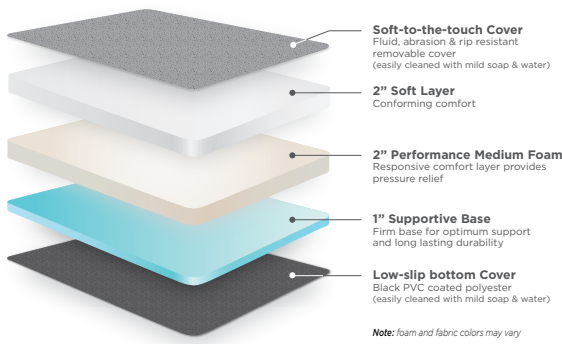

Soft & Supportive