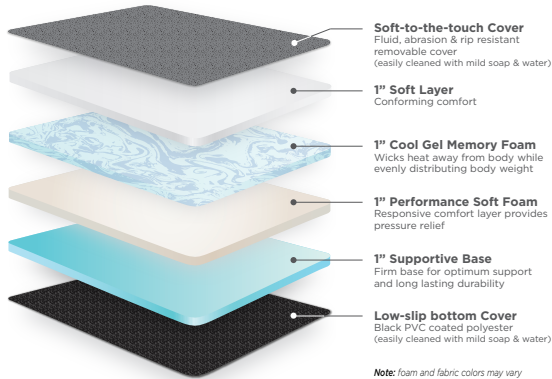

Medium-Firm