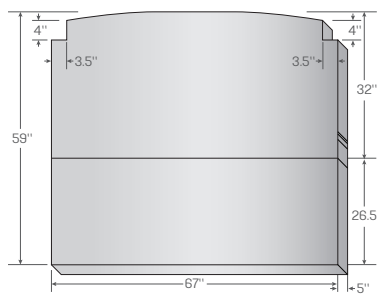

12 Month Warranty:

[Visit our website for details.](#)

Bi-Fold Example

Ultimate Bi-Fold 59" x 67" x 5"

Tri-Fold Example

Ultimate Tri-Fold 74" x 67" x 5"

SPECIFICATIONS

Cover: Soft-to-the-touch polyester top. Ultra durable low-slip bottom fabric with zippers