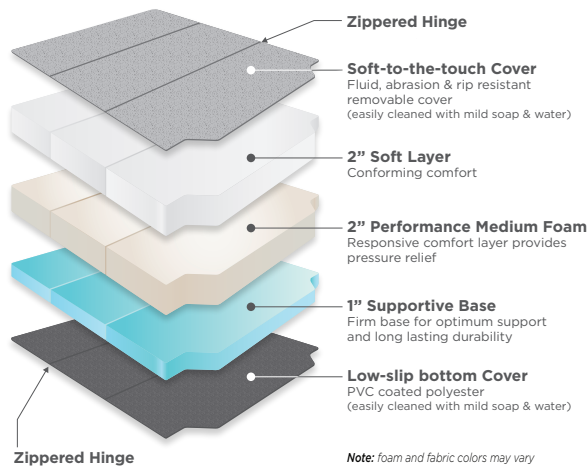

Soft & Supportive

Medium-Firm Model

4 layers of premium, performance foam

Medium comfort level, great for all sleepers

Cool Gel memory foam, wicks heat away from body

Soft & Supportive Model

3 layers of premium, performance foam

Super soft comfort

Features

Hinged with detachable zippered sections

Made tough - water, abrasion and rip resistant

CertiPUR-US Foam

Easy to clean, removable cover

Heavy-duty zipper

12 Month Warranty

Made in the USA

Free ground shipping

Recommended Weight Limit **250**

Interchangeable Layout Configuration

- Sofa-mode to Bed-mode for vans with couch convertibility designs
- Double zippered sections for more layout versatility and customization
- Dual hinge folding design for when you need more room