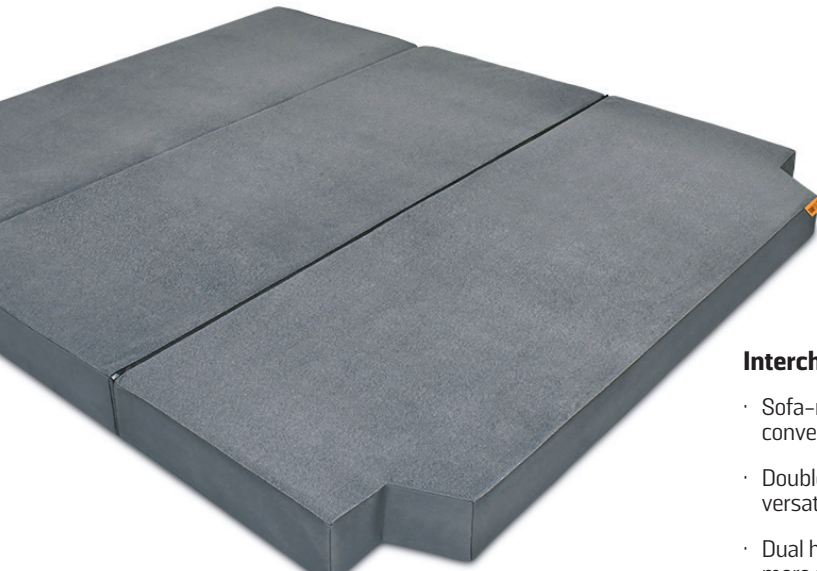

Soft & Supportive

Medium-Firm Model

4 layers of premium, performance foam

Medium comfort level, great for all sleepers

Cool Gel memory foam, wicks heat away from body

Soft & Supportive Model

3 layers of premium, performance foam

Super soft comfort

Features

Hinged with detachable zippered sections

Made tough - water, abrasion and rip resistant

CertiPUR-US Foam

Easy to clean, removable cover

Heavy-duty zipper

12 Month Warranty

Made in the USA

Free ground shipping

Recommended Weight Limit **250**

Interchangeable Layout Configuration

- Sofa-mode to Bed-mode for vans with couch convertibility designs
- Double zippered sections for more layout versatility and customization
- Dual hinge folding design for when you need more room