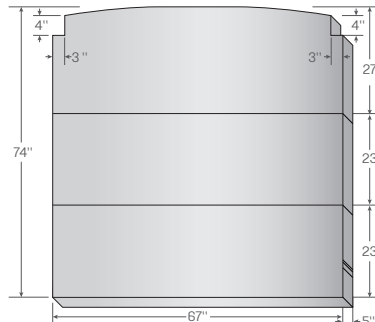

12 Month Warranty:

[Visit our website for details.](#)

Bi-Fold Example

Ultimate Bi-Fold 59" x 67" x 5"

Tri-Fold Example

Ultimate Tri-Fold 74" x 67" x 5"

SPECIFICATIONS

Cover: Soft-to-the-touch polyester top. Ultra durable low-slip bottom fabric with zippers

Core (Medium-Firm):

5" – 4 Layered Ultimate Formula Polyurethane Foam:

- 1" Soft Cushioning Top Foam Layer
- 1" Cool Gel Memory Foam Top Layer
- 1" Performance Support Internal Layer
- 2" Supportive Foam Base