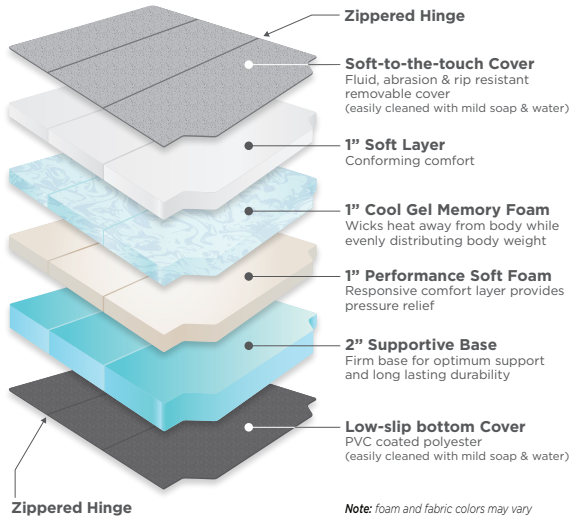

Medium-Firm