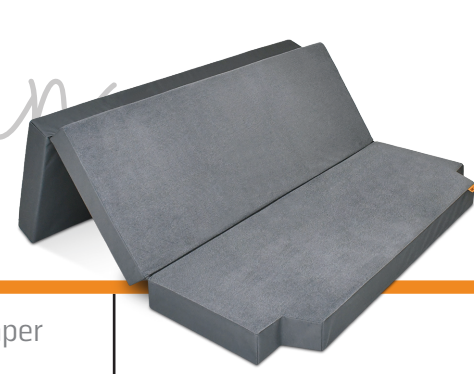

PRODUCT SPOTLIGHT

ULTIMATE TRI-FOLD

Dual Hinged Van Mattress

Our Ultimate Tri-Fold and Bi-Fold Mattresses are the perfect solution for most camper van models and bed platforms on the market. With its dual-hinged tri-fold design (singled hinge for bi-fold) and detachable sections, it's extremely versatile and can be easily stored when not in use.

- 5" thick high performance/ low profile foam mattress, available in 2 options:

Medium-Firm: 4-layers include 1" soft conforming foam, 1" cool gel memory foam, 1" performance soft foam and 2" supportive base later

Soft: 3-layers include 2" soft conforming foam, 2" performance medium foam, 1" supportive base

- Detachable zipper design for extreme versatility
- Contoured corners for a perfect fit in most van models and bed platforms – select your correct sizing
- Water and abrasion resistant soft polyester top fabric and low-slip nylon coated side fabric for easy cleaning

Durability:

This van mattress delivers reliable long-term use with its water and abrasion resistant polyester top fabric combined with low slip polyurethane coated nylon side and bottom material that is also tearproof. Designed for convenience, removable zippered covers allow for thorough cleaning to keep it looking like new – simply wash by hand in mild soap solution then air dry.